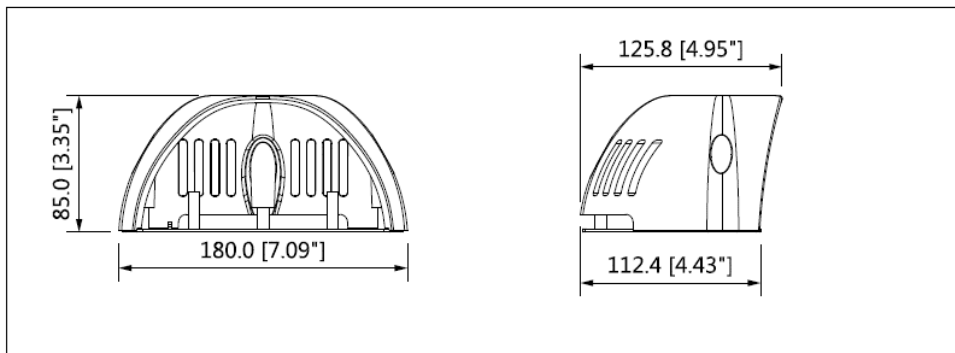

## Technical Specifications

<b>Model</b>	<b>PFA201W</b>
<b>General</b>	
Material	SPCC & PC
Dimension (W x H x D)	180mmx125.8mmx85mm(7.09"x4.95"x3.35")
Weight	0.37kg(0.81lb)
Load Bearing	N/A
Color	White
Operating Temperature	-40°C ~60°C(-40°F ~140°F)
Humidity	0~95% RH
Applicable Model	IPC-HDBW4231F-M/M12, IPC-HDBW4431F-M/M12

## Dimensions (mm/inch)