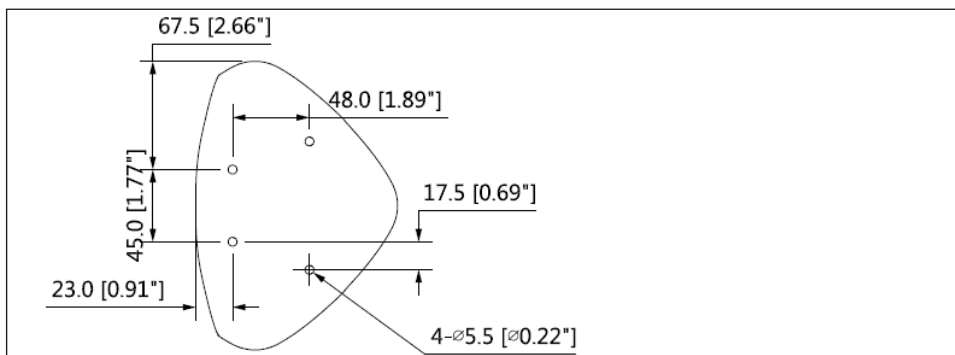

Technical Specifications

Model	PFA201W
General	
Material	SPCC & PC
Dimension (W x H x D)	180mmx125.8mmx85mm(7.09"x4.95"x3.35")
Weight	0.37kg(0.81lb)
Load Bearing	N/A
Color	White
Operating Temperature	-40°C ~60°C(-40°F ~140°F)
Humidity	0~95% RH
Applicable Model	IPC-HDBW4231F-M/M12, IPC-HDBW4431F-M/M12

Order Information

Type	Part Number	Description
Camera mount	PFA201W	Mobile Side Mount Bracket, no brand

Dimensions (mm/inch)