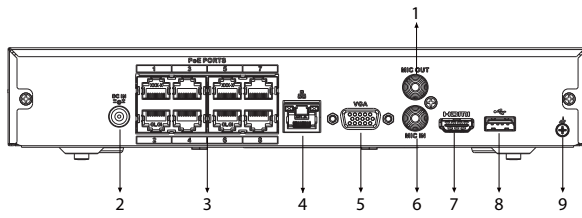

## General

Power Supply	48/53 VDC, 2/1.8 A
Power Consumption	Total output of NVR is ≤ 10 W (without HDD) Total output power of PoE is 72 W, the maximum output power of a single port is 25.5 W
Net Weight	0.89 kg (1.95 lb)
Gross Weight	1.94 kg (4.28 lb)
Product Dimensions	260 mm × 232.7 mm × 47.6 mm (10.24" × 9.16" × 1.87") (W × L × H)
Packaging Dimensions	117 mm × 373 mm × 307 mm (4.61" × 14.69" × 12.09") (W × L × H)
Operating Temperature	-10 °C to +55 °C (14 °F to +131 °F)
Operating Humidity	10%–93% (RH)
Installation	Rack or desktop

## Dimensions (mm[inch])

Panels

- |   |                          |   |                         |
|---|--------------------------|---|-------------------------|
| 1 | AUDIO OUT, RCA Connector | 2 | Power Input             |
| 3 | PoE Ports                | 4 | Network Port            |
| 5 | VGA Port                 | 6 | AUDIO IN, RCA Connector |
| 7 | HDMI Port                | 8 | USB Port                |
| 9 | Ground                   |   |                         |