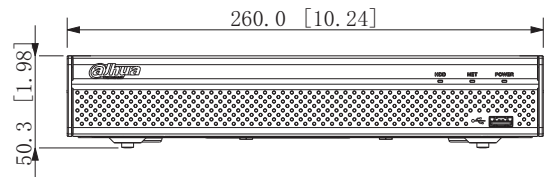

Alarm

General Alarm	Motion detection; privacy masking; video loss; PIR alarm
Anomaly Alarm	Camera offline; storage error; disk full; IP conflict; MAC conflict; login lock; cyber security exception
Intelligent Alarm	Perimeter protection; SMD Plus
Alarm Linkage	Recording; snapshot; buzzer; log; preset; email; tour

Port

Audio Input	1
Audio Output	1
HDD Interface	1 SATA port, up to 16 TB. The maximum HDD capacity varies with environment temperature
USB	1 front USB 2.0 port, 1 rear USB 2.0 port
HDMI	1
VGA	1
Network Port	1 × RJ-45, 10/100 Mbps self-adaptive Ethernet port
PoE Port	8 × PoE ports, 10/100 Mbps

General

Power Supply	48/53 VDC, 2/1.8 A
Power Consumption	Total output of NVR is ≤ 10 W (without HDD) Total output power of PoE is 72 W, the maximum output power of a single port is 25.5 W
Net Weight	0.89 kg (1.95 lb)
Gross Weight	1.94 kg (4.28 lb)
Product Dimensions	260 mm × 232.7 mm × 47.6 mm (10.24" × 9.16" × 1.87") (W × L × H)
Packaging Dimensions	117 mm × 373 mm × 307 mm (4.61" × 14.69" × 12.09") (W × L × H)
Operating Temperature	-10 °C to +55 °C (14 °F to +131 °F)
Operating Humidity	10%–93% (RH)
Installation	Rack or desktop

Certifications

CE: EN62368-1; EN55032; EN55024; EN55035; EN61000-3-2; EN61000-3-3; EN50130-4
FCC: Part 15 Subpart B

Ordering Information

Type	Model	Description
8 Channel NVR	DHI-NVR2108HS-8P-S3	8 Channel Compact 1U 1HDD 8PoE Network Video Recorder

Dimensions (mm[inch])