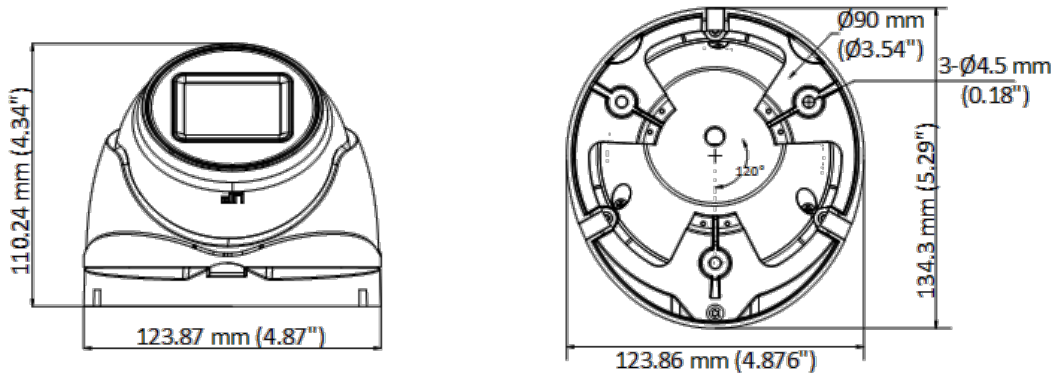

DS-2CE79H0T-IT3ZE(C) 5 MP PoC Motorized Varifocal Turret Camera

- High quality imaging with 5 MP, 2560 × 1944 resolution
- 2.7 mm to 13.5 mm motorized varifocal lens
- Up to 40 m IR distance for bright night imaging
- Water and dust resistant (IP67)

▪ Specification

Camera	
Image Sensor	5 MP CMOS
Signal System	PAL/NTSC
Resolution	2560 (H) × 1944 (V)
Frame Rate	5 M @ 20 fps, 4 M @ 30 fps, 4 M @ 25 fps, 1080p @ 30 fps, 1080p @ 25 fps
Min. Illumination	0.01 Lux @ (F1.2, AGC ON), 0 Lux with IR
Shutter Time	PAL: 1/25 s to 1/50,000 s; NTSC: 1/30 s to 1/50,000 s
Lens	2.7 mm to 13.5 mm motorized varifocal lens
Field of View	horizontal FOV: 95° to 26°, vertical FOV: 72° to 20°, diagonal FOV: 126° to 33°
Lens Mount	Φ14
Day & Night	IR Cut Filter
WDR (Wide Dynamic Range)	Digital WDR
Angle Adjustment	Pan: 0° to 360°, Tilt: 0° to 75°, Rotation: 0° to 360°
Image	
Day/Night Mode	Auto/Color/BW (Black and White)
Image Mode	STD/HIGH-SAT
AGC	Yes
White Balance	Auto/Manual
AE (Auto Exposure) Mode	DWDR,BLC,HLC,Global
Noise Reduction	2D DNR
Language	English
Function	Brightness,Smart IR,Sharpness
Interface	
Video Output	1 HD analog output
General	
IR Range	Up to 40 m
Operating Conditions	-40°C to 60°C (-40°F to 140°F), Humidity: 90% or less (non-condensing)
Power Supply	12 VDC±15%/PoC.at <i>*You are recommended to use one power adapter for one camera, and use 2-pin power supply for long-distance power supply.</i>
Consumption	Max 8.4 W
Protection Level	IP67
Material	Metal
Communication	HIKVISION-C
Dimension	123.87 mm × 110.24 mm × 134.3 mm (4.87" × 4.34" × 5.29")
Weight	Approx. 595 g (1.31 lb.)

▪ Available Model

DS-2CE79H0T-IT3ZE(C)

▪ Dimension

▪ **Accessory**

▪ **Optional**

DS-1276ZJ-SUS Corner mount	DS-1273ZJ-130-TRL Wall mount	DS-1280ZJ-M Junction box	DS-1281ZJ-M Inclined ceiling mount	DS-1275ZJ-SUS Vertical pole mount
				
				
DS-1280ZJ-TR12 Junction box				
