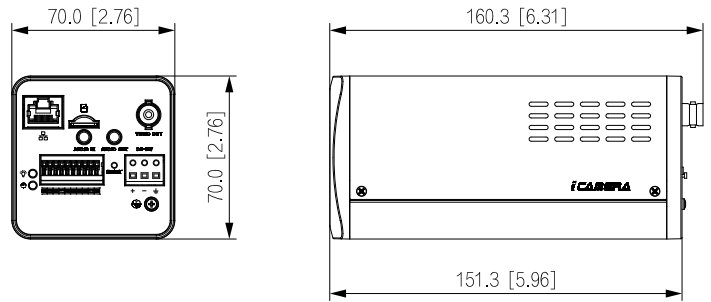

Power

Power Supply	12 V DC, 1.5A ± 10% PoE (802.3af)
Power Consumption	6W

Environment

Operating Temperature	-25 °C to +60 °C (-13 °F to +140 °F)
Operating Humidity	≤ 95%RH
Protection	TVS 6000V lightning proof; surge protection; voltage transient protection

Certification

Certification	CE: EN55032/EN55024/EN50130-4 FCC: Part15 subpartB, ANSI C63.4-2014

Structure

Dimensions	160.3 mm × 70.0 mm × 78.0 mm (6.31" × 2.76" × 3.07") (L × W × H)
Net Weight	0.8 kg (1.76 lb)

Dimensions (mm[inch])