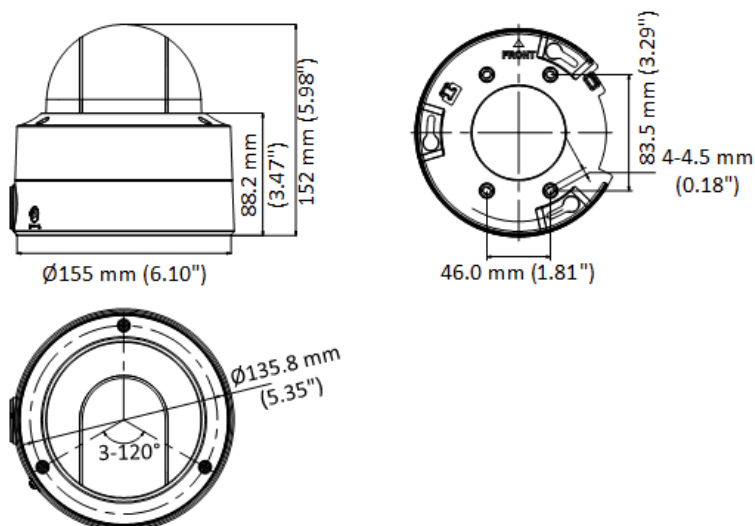

DS-2CE59DF8T-AVPZE

2 MP ColorVu PoC Motorized Varifocal Dome

- High quality imaging with 2 MP, 1920 × 1080 resolution
- 24/7 color imaging
- Clear imaging against strong back light due to 130 dB true WDR technology
- 3D DNR technology delivers clean and sharp images
- 2.8 mm to 12 mm varifocal lens, auto focus
- Smart Light, up to 40 m white light distance
- Water and dust resistant (IP68) and vandal resistant (IK10)

▪ Specification

Specification	
Image Sensor	1/1.8" 2 MP CMOS
Signal System	PAL/NTSC
Resolution	1920 (H) × 1080 (V)
Frame Rate	TVI: 1080p @ 25 fps/30 fps
Min. Illumination	0.0003 Lux @ (F1.0, AGC ON), 0 Lux with white Light
Shutter Time	PAL: 1/25 s to 1/50,000 s; NTSC: 1/30 s to 1/50,000 s
Lens	2.8 mm to 12 mm motorized, auto focus
Field of View	horizontal FOV: 92.3° to 34.2°, vertical FOV: 48.4° to 19°, diagonal FOV: 112.2° to 39.2°
Lens Mount	Ø24
Day & Night	Color
WDR (Wide Dynamic Range)	≥130 dB
Angle Adjustment	Pan:0° to 355°, Tilt: 0° to 75°, Rotation: 0° to 355°
Menu	
White Light	Auto/Off
Image Mode	STD/HIGH-SAT/HIGHLIGHT
AGC	Yes
White Balance	Auto/Manual
AE (Auto Exposure) Mode	WDR, BLC, HLC, Global, HLS
Privacy Mask	4 programmable privacy masks
Motion Detection	4 programmable motion areas
Noise Reduction	3D DNR/2D DNR
Language	English
Function	Brightness, Mirror, Sharpness, Anti-Banding, Smart Light
Interface	
Video Output	1 HD analog output
General	
Operating Conditions	-40°C to 60°C (-40°F to 140°F), Humidity: 90% or less (non-condensing)
Power Supply	12 VDC/24 VAC±20%/PoC.at
Consumption	Max: 12.2 W
Protection Level	IP68/IK10
Material	Metal
White Light Range	Up to 40 m
Communication	HIKVISION-C
Dimension	Ø155 mm × 152 mm (Ø6.10" × 5.98")
Weight	Approx. 1525 g (3.36 lb.)

▪ Dimension

▪ **Accessory**

▪ **Optional**

DS-1473ZJ-155 Wall mount	DS-1471ZJ-155 Pendant Mount	DS-1476ZJ-SUS Corner mount	DS-1475ZJ-SUS Vertical pole mount	DS-1473ZJ-155B Wall mount
				
				

▪ **Available Model**

DS-2CE59DF8T-AVPZE(2.8-12mm)