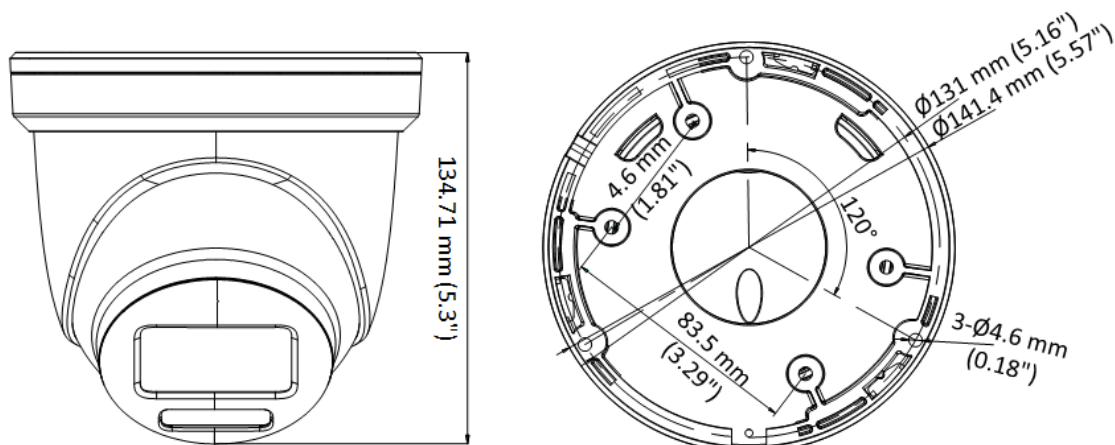

### 2 MP ColorVu PoC Motorized Varifocal Turret

- High quality imaging with 2 MP, 1920 × 1080 resolution
- 24/7 color imaging
- Clear imaging against strong back light due to 130 dB true WDR technology
- 3D DNR technology delivers clean and sharp images
- 2.8 mm to 12 mm varifocal lens, auto focus
- Smart Light, up to 40 m white light distance
- Water and dust resistant (IP68)

## ▪ Specification

Specification	
Image Sensor	1/1.8" 2 MP CMOS
Signal System	PAL/NTSC
Resolution	1920 (H) × 1080 (V)
Frame Rate	TVI: 1080p @ 25 fps/30 fps
Min. Illumination	0.0003 Lux @ (F1.0, AGC ON), 0 Lux with white Light
Shutter Time	PAL: 1/25 s to 1/50,000 s; NTSC: 1/30 s to 1/50,000 s
Lens	2.8 mm to 12 mm motorized, auto focus
Field of View	horizontal FOV: 92.3° to 34.2°, vertical FOV: 48.4° to 19°, diagonal FOV: 112.2° to 39.2°
Lens Mount	Ø24
Day & Night	Color
WDR (Wide Dynamic Range)	≥130 dB
Angle Adjustment	Pan:0° to 360°, Tilt: 0° to 75°, Rotation: 0° to 360°
Menu	
White Light	Auto/Off
Image Mode	STD/HIGH-SAT/HIGHLIGHT
AGC	Yes
White Balance	Auto/Manual
AE (Auto Exposure) Mode	WDR, BLC, HLC, Global, HLS
Privacy Mask	4 programmable privacy masks
Motion Detection	4 programmable motion areas
Noise Reduction	3D DNR/2D DNR
Language	English
Function	Brightness, Mirror, Sharpness, Anti-Banding, Smart Light
Interface	
Video Output	1 HD analog output
General	
Operating Conditions	-40°C to 60°C (-40°F to 140°F), Humidity: 90% or less (non-condensing)
Power Supply	12 VDC/24 VAC±20%/PoC.at
Consumption	Max: 12.2 W
Protection Level	IP68
Material	Metal
White Light Range	Up to 40 m
Communication	HIKVISION-C
Dimension	Ø141.4 mm × 134.7 mm (Ø5.57" × 5.3")
Weight	Approx. 840 g (1.85 lb.)

## ▪ Dimension

▪ **Accessory**

▪ **Optional**

DS-1271ZJ-140 Pendant Mount	DS-1276ZJ-SUS Corner mount	DS-1275ZJ-SUS Vertical pole mount	DS-1273ZJ-140B Wall mount	DS-1280ZJ-DM21 Junction box
				
				
<p><b>DS-1273ZJ-140</b> <b>Wall mount</b></p>				
				
				