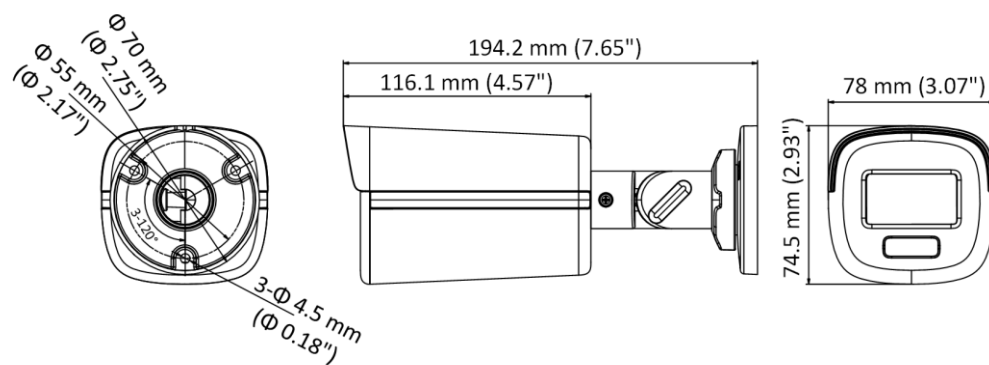

▪ Dimension

▪ Accessory