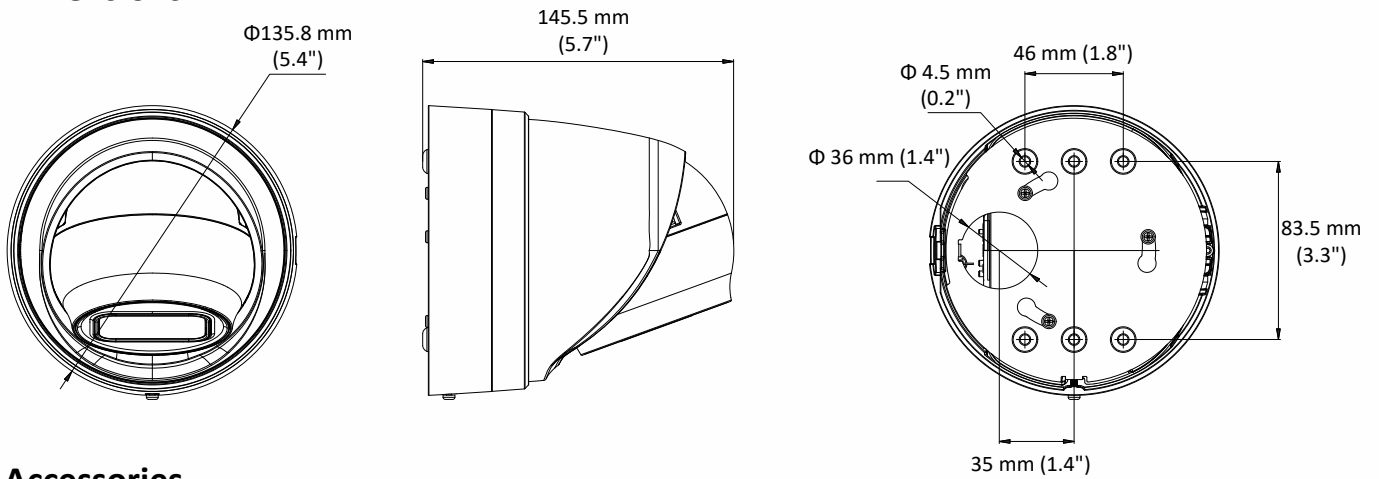

Available Model:

DS-2CD1H83G1-IZS (2.8 to 12 mm)

Dimensions

Accessories