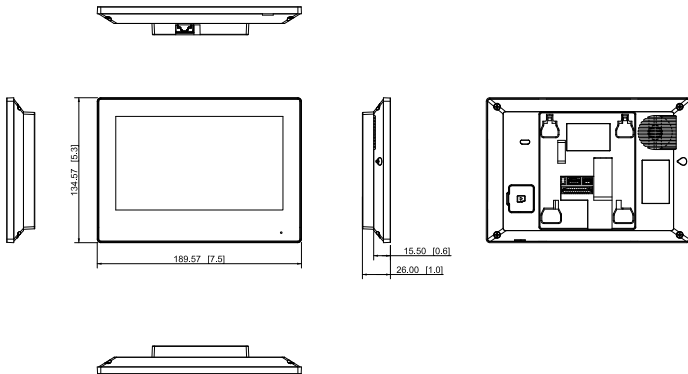

Color	White/Black
Power Supply	12V DC 1A POE(802.3AF)
Installation	Surface mount
Certifications	CE FCC
Accessory	Surface mount bracket, alarm ribbon cable, RS-485 cable, and power-supply pins are provided
Product Dimensions	189.6 mm × 134.6 mm × 26 mm (7.46"×5.30"×1.02")

Dimensions (mm[inch])

Application