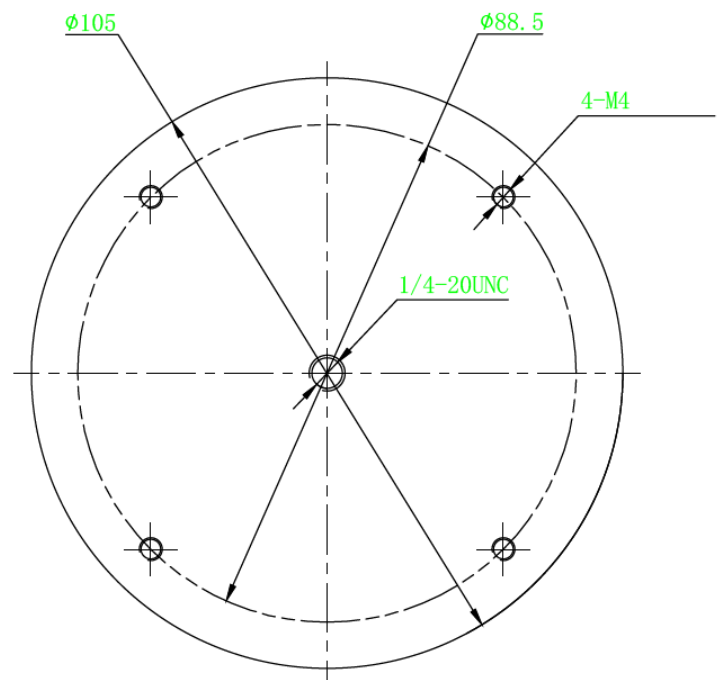

The maximum load capacity is 22 lbs (10 kg).

Available Model: DS-2909ZJ

Specifications

DS-2909ZJ	
Appearance	Hikvision white
Material	Aluminum alloy
Dimension	Ø 105 mm (Ø 4.13")
Weight	7.15 ozs (202.5 g)

Dimensions

Units: mm