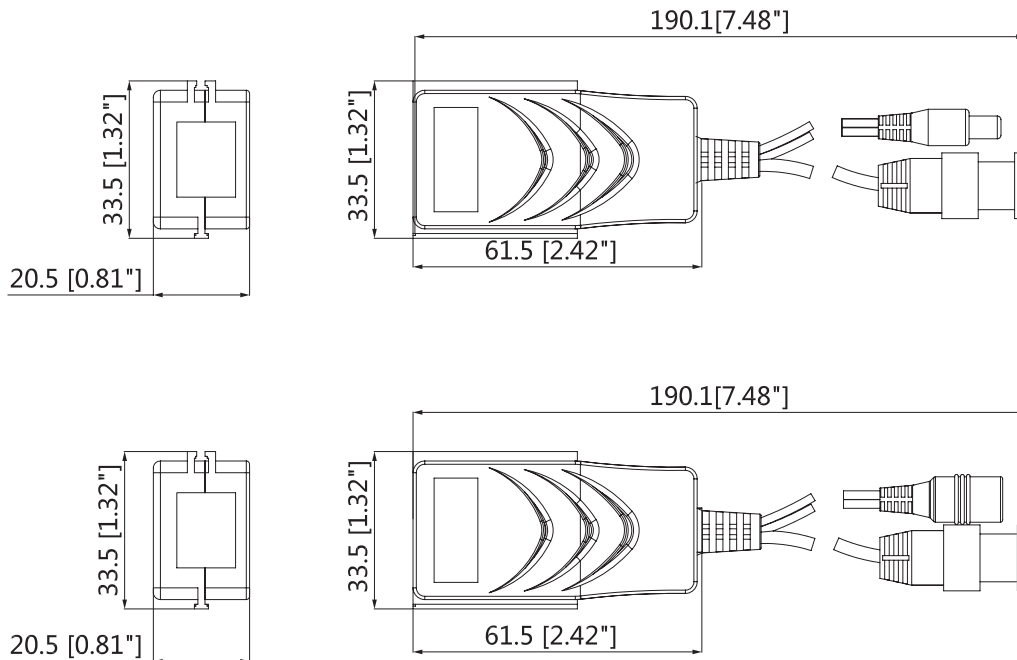

Physical Properties

Weight	85g (0.19lb)
Dimension(LxWxH)	61.5mmx33.5mmx20.5mm (2.42"x1.32"x0.81")
Shell	ABS
Color	Black

Ordering Information

Type	Part Number	Description
HDCVI Accessories	PFM801-4MP	1-CH passive HDCVI balun with power
	PFM802	Passive video balun with power
	PFM802P	Video/power balun kit
Related Accessories	PFM920I-5EUN	305m UTP CAT5E cable
	PFM920I-5EU-C/U	305m UTP CAT5E cable
	PFM920I-6UN-C/U	305m UTP CAT6 cable
	PFM920I-6U-C/U	305m UTP CAT6 cable

Dimension(mm/inch)