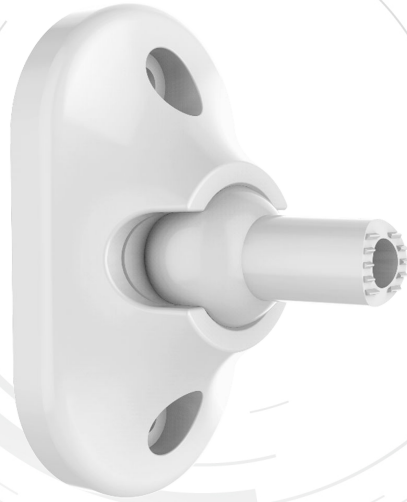

DS-PDB-IN-Universalbracket Internal Universal Bracket

Available Model

DS-PDB-IN-Universalbracket

Key Features

- Multi-angle adjustment
- Installation methods: wall mounting and ceiling mounting
- Used cooperatively with indoor detector

Specifications

| Internal Universal Bracket | |
|----------------------------|--|
| Shell material | PC |
| Dimension (W × H × D) | 29.3mm × 53.2mm × 35.5mm |
| Weight | 13 g |
| Adjustable angle | Horizontal: -40 ° to 40 ° Vertical: 0 ° to 90 ° |
| Installation method | Wall mounting / Ceiling mounting |