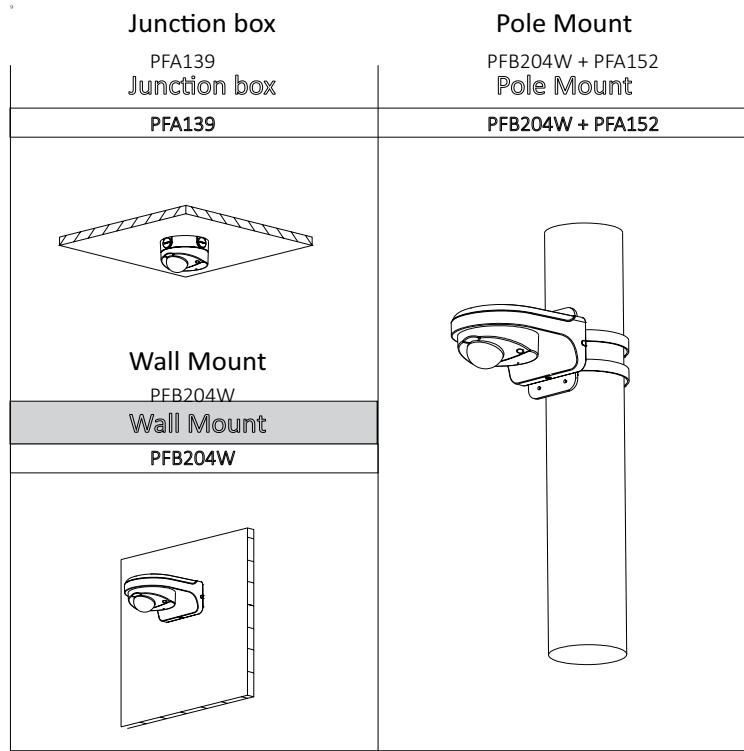

Eco Savvy 3.0 | DH-IPC-HDBW4431F-M/M12

Environmental

Operating Conditions	-30° C ~ +60° C (-22° F ~ +140° F) / Less than 95% RH
Storage Conditions	-30° C ~ +60° C (-22° F ~ +140° F) / Less than 95% RH
Ingress Protection	IP67
Vandal Resistance	IK10
Construction	
Casing	Metal
Dimensions	Ø106mm×50.3mm (4.17"×1.98")
Net Weight	0.4kg (0.88lb)
Gross Weight	0.44kg (0.97lb)

Accessories

Optional:

Ordering Information

Type	Part Number	Description
4MP camera	DH-IPC-HDBW4431FP-M/M12-0360B	4MP IR Mini Dome Network Camera,WDR,PAL
	DH-IPC-HDBW4431FN-M/M12-0360B	4MP IR Mini Dome Network Camera,WDR,NTSC
	IPC-HDBW4431FP-M/M12-0360B	4MP IR Mini Dome Network Camera,WDR,PAL
	IPC-HDBW4431FN-M/M12-0360B	4MP IR Mini Dome Network Camera,WDR,NTSC
	DH-IPC-HDBW4431FP-M/M12-0280B	4MP IR Mini Dome Network Camera,WDR,PAL
	DH-IPC-HDBW4431FN-M/M12-0280B	4MP IR Mini Dome Network Camera,WDR,NTSC
	IPC-HDBW4431FP-M/M12-0280B	4MP IR Mini Dome Network Camera,WDR,PAL
	IPC-HDBW4431FN-M/M12-0280B	4MP IR Mini Dome Network Camera,WDR,NTSC
	DH-IPC-HDBW4431FP-M/M12-0600B	4MP IR Mini Dome Network Camera,WDR,PAL
	DH-IPC-HDBW4431FN-M/M12-0600B	44MP IR Mini Dome Network Camera,WDR,NTSC
	IPC-HDBW4431FP-M/M12-0600B	4MP IR Mini Dome Network Camera,WDR,PAL
	IPC-HDBW4431FN-M/M12-0600B	4MP IR Mini Dome Network Camera,WDR,NTSC
Accessories (optional)	PFB204W	Wall mount
	PFA139	Junction box
	PFA152	Pole mount