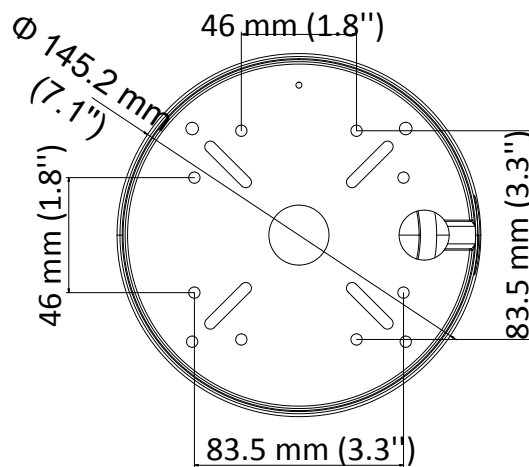

DS-2CE59U7T-AVPIT3ZF 8 MP Dome Camera

Key Feature

- 8.29 MP high performance CMOS
- Auto focus
- 3840 × 2160 resolution
- 2.7 mm to 13.5 mm motorized varifocal lens
- EXIR 2.0, smart IR, up to 60 m IR distance
- OSD menu, 3D DNR, 130 dB true WDR
- 4 in 1 video output (switchable TVI/AHD/CVI/CVBS)
- IP67, IK10
- Up the coax (HIKVISION-C)

Specification

Camera	
Image Sensor	8.29 megapixel progressive scan CMOS
Frame Rate	TVI: 8MP@12.5fps, 8MP@15fps, 5MP@20fps, 4MP@25fps, 4MP@30fps, 2MP@25fps, 2MP@30fps CVI: 8MP@12.5fps, 8MP@15fps AHD: 8MP@12.5fps, 8MP@15fps CVBS: 960H P/N
Resolution	3840 (H) × 2160 (V)
Min. Illumination	Color: 0.003 Lux@(F1.2, AGC ON), 0 Lux with IR
Shutter Time	PAL: 1/12.5 s to 1/50, 000 s NTSC: 1/15 s to 1/50, 000 s
Lens	2.7 mm to 13.5 mm motorized varifocal lens
Horizontal Field of View	108.1° to 45.6°
Lens Mount	Φ14
Day & Night	IR cut filter
Angle Adjustment	Pan: 0° to 355°; Tilt: 0° to 75°; Rotate: 0° to 355°
Synchronization	Internal synchronization
WDR (Wide Dynamic Range)	≥ 130 dB
Menu	
AGC	Yes
D/N Mode	Auto/Color/BW (Black and White)
White Balance	Auto/Manual
BLC	Yes
WDR	Yes
Functions	Brightness, Sharpness, 3D DNR, Mirror, Smart IR
Interface	
Video Output	1 HD analog output
Switch Button	TVI/AHD/CVI/CVBS
General	
Operating Conditions	-40 °C to 60 °C (-40 °F to 140 °F), humidity: 90% or less (non-condensation)
Power Supply	9.6 VDC to 14.4 VDC; 19.2 VAC to 28.8 VAC
Power Consumption	Max. 8.2 W
Protection Level	IP67, IK10
Material	Metal
IR Range	Up to 60 m
Communication	Up the coax, Protocol: HIKVISION-C (TVI output)
Dimensions	Ø 145.2 mm × 124.1 mm (Ø 7.1" × 4.9")
Weight	Approx. 640 g (1.41 lb.)

Order Model

DS-2CE59U7T-AVPIT3ZF

Dimension

Accessory

DS-1273ZJ-140
Wall Mount

DS-1273ZJ-140B
Wall Mount

DS-1275ZJ-SUS
Vertical Pole Mount

DS-1276ZJ-SUS
Corner Mount