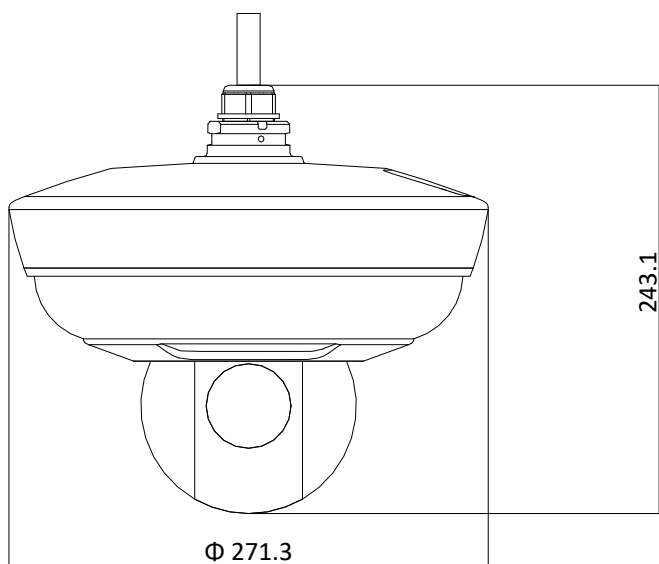

API	Open-ended, support ONVIF, ISAPI, and CGI, support HIKVISION SDK and Third-Party Management Platform
Simultaneous Live View	Up to 4 × 4 channels
User/Host	Up to 32 users 3 levels: Administrator, Operator and User
Security Measures	User authentication (ID and PW), Host authentication (MAC address); HTTPS encryption; IEEE 802.1x port-based network access control; IP address filtering
Client	iVMS-4200, iVMS-4500, iVMS-5200, Hik-Connect
Web Browser	IE8 to 11, Chrome 31.0 to 44, Firefox 30.0 to 51
Interface	
Network Interface	1 RJ45 10 M/100 M Ethernet
Audio Interface	1-ch audio input and 1-ch audio output
Alarm Interface	1-ch alarm input and 1-ch alarm output
General	
Power	12 VDC & PoE+ (802.3 at, class 4) Max.27 W (Max. 9 W for IR)
Working Temperature	-30°C to 65°C (-22°F to 149°F), with heater on
Working Humidity	≤ 90%
Protection Level	IP66, TVS 4000V Lightning Protection, Surge Protection and Voltage Transient Protection
Material	PC & Aluminum alloy
Dimensions	Φ 271.3 mm × 243.1 mm (Φ 10.68" × 9.57")
Weight	Approx. 3.2 kg (7.05 lb)

Available Model

DS-2PT5326IZ-DE (5-50 mm)(4 mm), 12 VDC & PoE+

Dimensions

Unit: mm