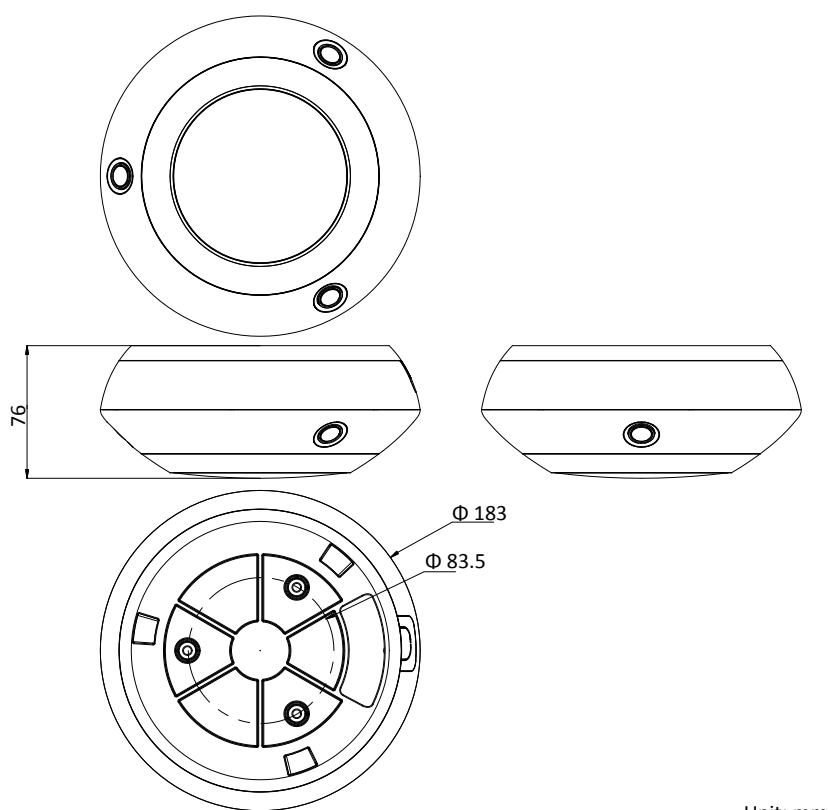

Working Temperature	-10°C to 50°C (14°F to 122°F)
Working Humidity	≤ 90%
Protection Level	IP66, TVS 2000V Lightning Protection, Surge Protection and Voltage Transient Protection
Material	PC & Aluminum alloy
Dimensions	Φ 183 mm × 76 mm (Φ 7.20" × 2.99")
Weight	Approx. 0.68 kg (1.50 lb)

Available Model

DS-2PT3306IZ-DE3(2mm), 12 VDC & PoE+ (802.3 at, class 4)

Dimensions

Unit: mm