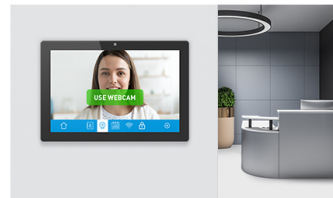

10.1" PCAP 10pt touch screen with Android and Power over Ethernet Technology

The ProLite TW1023ASC-B1P touch panel PC is a perfect choice for high-use environments such as retail, interactive POS, information desks or hospitality applications.

The Power over Ethernet technology (POE) allows to provide both data connection and power by a single cable, simplifying all installations. This monitor can operate in landscape, portrait or face-up orientation. Together with the built-in camera and speakers it offers limitless, interactive installation possibilities.

Built-in webcam, microphone & speakers

Making the screen a perfect solution for semi or fully automated reception solutions allowing businesses to track and manage visitor traffic at the front desk lobby without compromising on the safety and security of your staff, visitors and company assets.

01 DISPLAY CHARACTERISTICS

Design	Edge to edge glass
Diagonal	10.1", 25.5cm
Panel	IPS Panel Technology, LED
Native resolution	1280 x 800 (1 megapixel HD)
Aspect ratio	16:10
Brightness	450 cd/m ² typical
Brightness	385 cd/m ² with touch
Static contrast	1000:1 with touch
Light transmittance	85%
Response time (GTG)	25ms
Viewing zone	horizontal/vertical: 160°/160°, right/left: 80°/80°, up/down: 80°/80°
Colour support	16.7mIn 8bit
Viewable area W x H	216.6 x 135.4mm, 8.5 x 5.3"
Pixel pitch	0.1692mm
Bezel colour and finish	black, matte