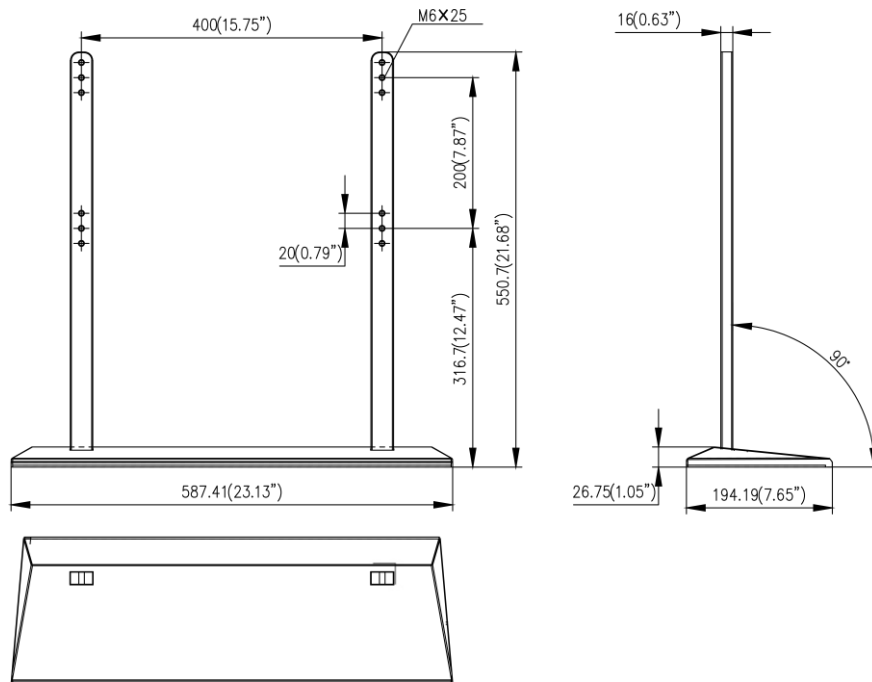

DS-DM5504B LCD Monitor Base Bracket

- Solid steel structure, preventing screen bending or twisting
- Cold-rolled steel plate (SPCC)
- Quick and easy installation

▪ Specification

Model	DS-DM5504B
Color	Black
Material	Cold-rolled steel plate (SPCC)
Dimension (W × H × D)	587.41 mm × 550.7 mm × 194.19mm (23.13" × 21.68" × 7.65")
VESA	400 (H) mm × 200 (V) mm
Net Weight	4.1 ± 0.5 Kg (9.04 ± 1.1 lb)
Gross Weight	4.5 ± 0.5 Kg (9.92 ± 1.1 lb)

▪ Dimension

Distributed by

▪ Available Model

DS-DM5504B