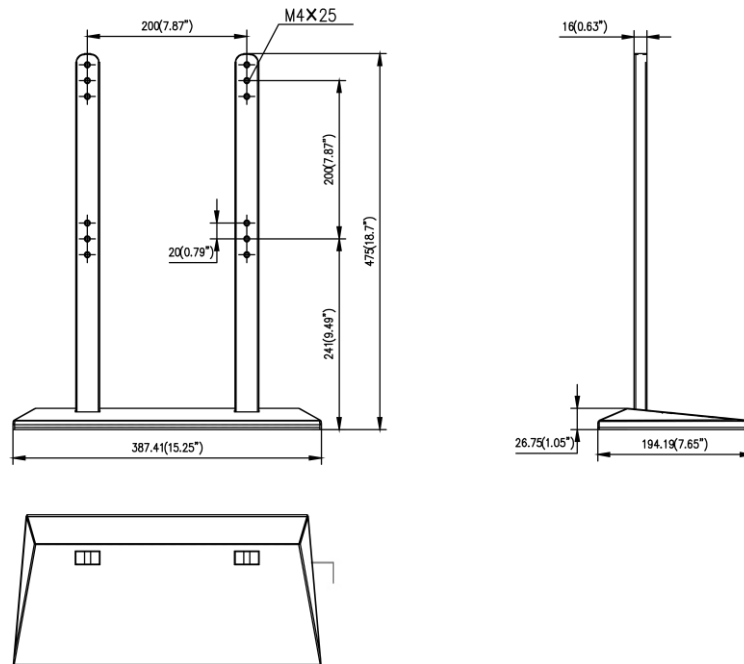

DS-DM4304B LCD Monitor Base Bracket

- Solid steel structure, preventing screen bending or twisting
- Cold-rolled steel plate (SPCC)
- Quick and easy installation

▪ Specification

Model	DS-DM4304B
Color	Black
Material	Cold-rolled steel plate (SPCC)
Dimension (W × H × D)	387.41 mm × 475 mm × 194.19mm (15.25" × 18.7" × 7.65")
VESA	200 (H) mm × 200 (V) mm
Net Weight	3.6 ± 0.5 Kg (7.94 ± 1.1 lb)
Gross Weight	4 ± 0.5 Kg (8.82 ± 1.1 lb)

▪ Dimension

Distributed by

▪ Available Model

DS-DM4304B