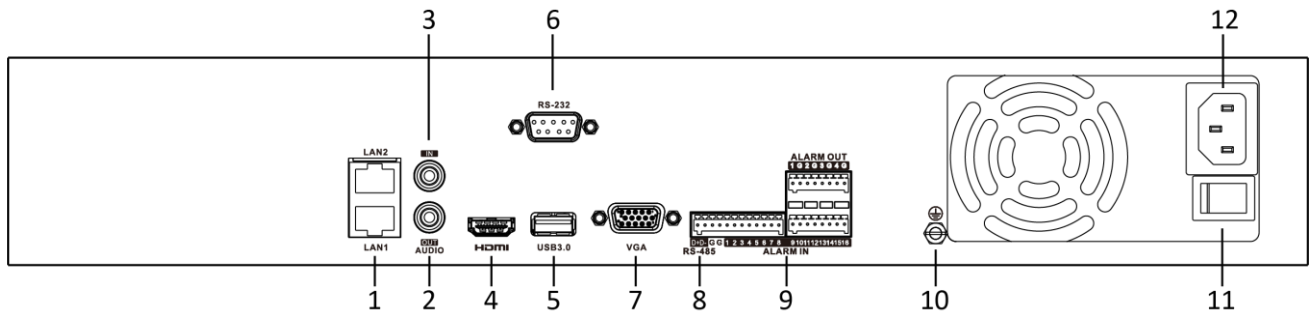

Physical Interface

No.	Description	No.	Description
1	LAN1 and LAN2 Interfaces	7	VGA Output (DB9 Connector)
2	AUDIO OUT	8	RS-485 Serial Interface
3	AUDIO IN	9	Alarm In/Alarm Out
4	HDMI Interface	10	GND
5	USB 3.0 Interface	11	Power Switch
6	RS-232 Serial Interface	12	100 to 240 VAC power supply

Available Model

DS-7708NI-I4