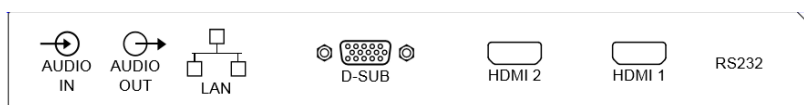

Interfaces

NO.	Description
1	RS232
2	HDMI 2.0*2
3	VGA
4	LAN
5	Audio out
6	Audio in
7	USB3.0*1 /USB2.0*1