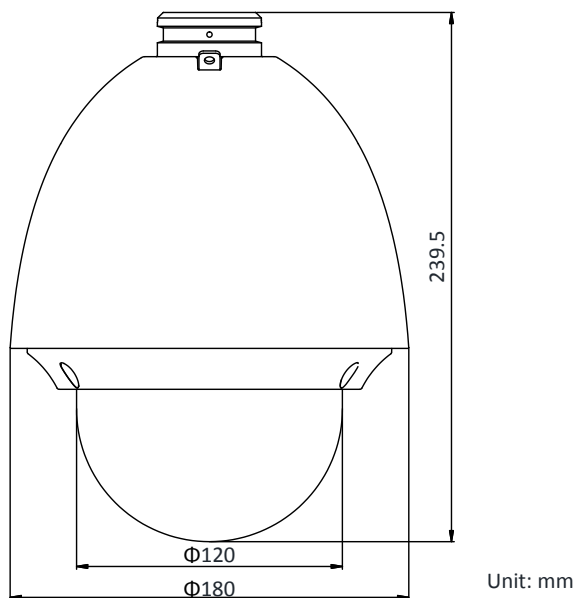

Material	ADC 12, PC+ABS, PC/PMMA
Dimensions	Φ 180 mm × 239.5 mm (Φ 7.09" × 9.43")
Weight	Approx. 2 kg (4.41 lb)

DORI

The DORI (detect, observe, recognize, identify) distance gives the general idea of the camera ability to distinguish persons or objects within its field of view.

It is calculated based on the camera sensor specification and the criteria given by EN 62676-4: 2015.

DORI	Detect	Observe	Recognize	Identify
Definition	25 px/m	63 px/m	125 px/m	250 px/m
Distance (Tele)	1600.0 m (5249.3 ft)	634.9 m (2083.1 ft)	320.0 m (1049.9 ft)	160.0 m (524.9 ft)

Available Model

DS-2DE4225W-DE (E), 12 VDC & PoE (802.3 at, class4)

Dimensions