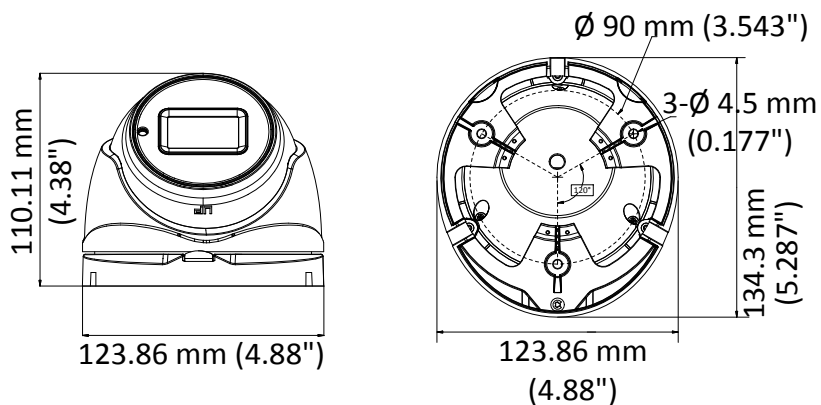

Order Models

DS-2CE79U8T-IT3Z

Dimension

Accessory