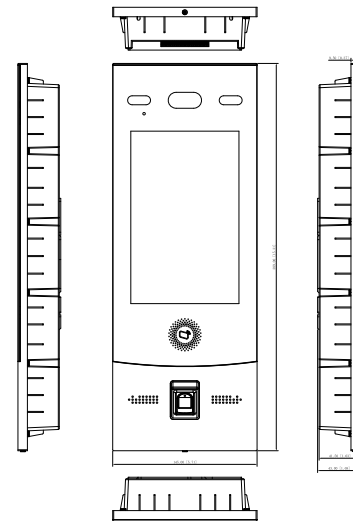

#### Performance

Face Recognition Range	Face-camera distance: 0.3 m–2.0 m Human height: 1.1 m–2.4 m
Face Recognition Configuration	Anti-fake switch Recognition threshold Facial profile angle

Face Verification Accuracy	>99%
Face Comparison Time	≤0.2s
<b>Capacity</b>	
Face Capacity	20,000
Card Capacity	10,000
Fingerprint Capacity	10,000
<b>Port</b>	
RS-485	1
Wiegand	1 (input or output)
Ethernet	1 10M/100M/1000M Ethernet port
Alarm Input	2 (Switch quantity)
Alarm Output	2 (Dry contact)
Alarm Linkage	Yes
Power Output	1 DC 12V/100ma
Exit Button	1
Door Status Detection	1
Lock Control	1, normally on or off by default
<b>Alarm</b>	
Tamper Alarm	Yes
Duress Alarm	Yes
Door Sensor Timeout	Yes
<b>Regular</b>	
Ingress Protection	IP66 (Apply silica gel to gaps between the device and the wall. Liquid sodium silicate is recommended. For details, see the quick start guide.)
Power Supply	Optional
Power Supply Mode	DC 12V/2A
Power Consumption	≤24.0W
Product Dimensions	389mm×145mm×43mm (15.31"×5.71"×1.69")
Packaging Dimensions	413mm×182mm×104mm (16.26"×7.17"×4.09")
Operating Temperature	-20°C to +60°C (-4°F to +140°F)
Operating Humidity	10%RH–90%RH
Operating Altitude	86kPa–106kPa
Gross Weight	1.91kg (4.21 lb)
Accessory	Mount plate
Installation Method	Surface mount and flush mount
Operating Environment	Outdoor

### Dimensions (mm[inch])