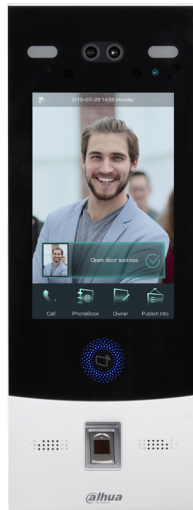

# DHI-VT07541G

## Digital Face Recognition Outdoor Station

- Anodized aluminium alloy middle frame
- 8 inch capacitive touch screen and high definition IPS screen; resolution: 800 (H)×1280 (V)
- Face, fingerprint, password, and card unlock
- Face verification accuracy>99%; face comparison time ≤0.2s per person; false recognition rate<0.1%
- Face profiles can be recognized, the profile angle range is 0°–90°
- Support liveness detection
- Full duplex communication
- Outdoor stations can be managed through the platform; voice communication between mobile app and platform
- 2 MP low illuminance wide dynamic dual camera; white light fill light and IR fill light, fill light brightness can be adjusted
- Support duress alarm, tamper alarm, and fire alarm
- IK07; IP66 (Apply silica gel to gaps between the device and the wall. Liquid sodium silicate is recommended. For details, see the quick start guide.)
- Surface mount and flush mount

#### Basic

Appearance	G serials
Display	High definition IPS screen
Screen Type	Capacitive screen
Resolution	800 (H)×1280 (V)
Camera	1/2.8" 2MP CMOS
Angle of View	H:88°, V:47°, D:105°
WDR	120dB
Light Compensation	Auto white light fill light Auto IR light fill light
Status Indicator	1, blue-operation status
Voice prompt	Yes