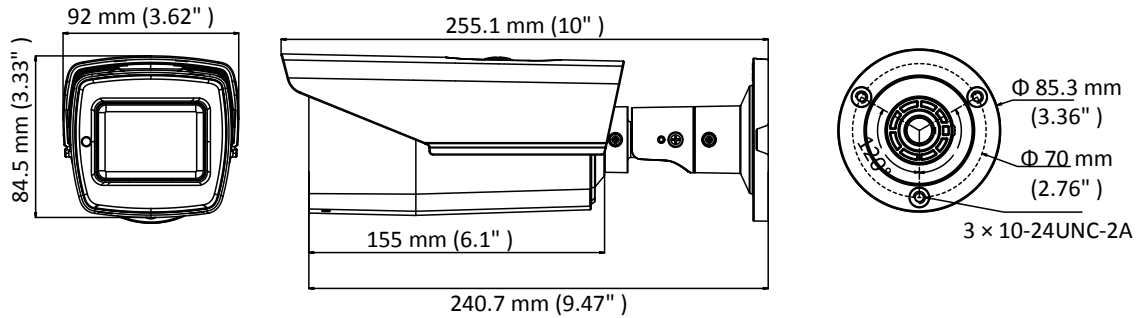

DS-2CE19H8T-AIT3ZF 5 MP Ultra-Low Light Camera

Key Feature

- 5 MP high performance CMOS
- Auto focus
- 2560 × 1944 resolution
- 2.7 mm to 13.5 mm motorized varifocal lens
- EXIR 2.0, smart IR, up to 80 m IR distance
- OSD menu, 3D DNR, 130 dB true WDR
- 4 in 1 video output (switchable TVI/AHD/CVI/CVBS)
- IP67
- Up the coax (HIKVISION-C)

Specification

Camera	
Image Sensor	5 megapixel progressive scan CMOS
Signal System	PAL/NTSC
Resolution	2560 (H) × 1944 (V)
Min. Illumination	Color: 0.003 Lux @ (F1.2, AGC ON), 0 Lux with IR
Frame Rate	TVI: 2 MP@25fps, 2 MP@30fps, 4 MP@25fps, 4 MP@30fps, 5 MP@20fps AHD: 4 MP@25fps, 4 MP@30fps, 5 MP@20fps CVI: 4 MP@25fps, 4 MP@30fps CVBS: PAL, NTSC
Shutter Time	PAL: 1/25 s to 1/50, 000 s NTSC: 1/30 s to 1/50, 000 s
Lens	2.7 mm to 13.5 mm motorized varifocal lens
Horizontal Field of View	92.3° to 29.3°
Lens Mount	Φ 14
Day & Night	IR cut filter
Angle Adjustment	Pan: 0° to 360°; Tilt: 0° to 90°; Rotate: 0° to 360°
Synchronization	Internal synchronization
WDR (Wide Dynamic Range)	≥ 130 dB
Menu	
AGC	Yes
Day/Night Mode	Auto/Color/BW (Black and White)
White Balance	Auto/Manual
BLC (Backlight Compensation)	Yes
WDR	Yes
3D DNR	Level 1 to 9
Privacy Mask	4 programmable privacy masks
Motion Detection	4 programmable areas
Language	English
Functions	Brightness, Sharpness, 3D DNR, Mirror, Smart IR
Interface	
Video Output	1 HD analog output
Switch Button	TVI/AHD/CVI/CVBS
General	
Operating Conditions	-40 °C to 60 °C (-40 °F to 140 °F), humidity: 90% or less (non-condensing)
Power Supply	-A: 9.6 VDC to 14.4 VDC; 19.2 VAC to 28.8 VAC
Power Consumption	-A: Max. 10.5 W
Protection Level	IP67
Material	Metal
IR Range	Up to 80 m
Communication	Up the coax, Protocol: HIKVISION-C (TVI output)
Dimensions	84.5 mm × 92 mm × 255.1 mm (3.33" × 3.62" × 10")
Weight	Approx. 930 g (2.05 lb.)

Order Model

DS-2CE19H8T-AIT3ZF

Dimension

Accessory

DS-1280ZJ-S
Junction Box

DS-1275ZJ-SUS
Vertical Pole Mount

DS-1276ZJ-SUS
Corner Mount

Distributed by