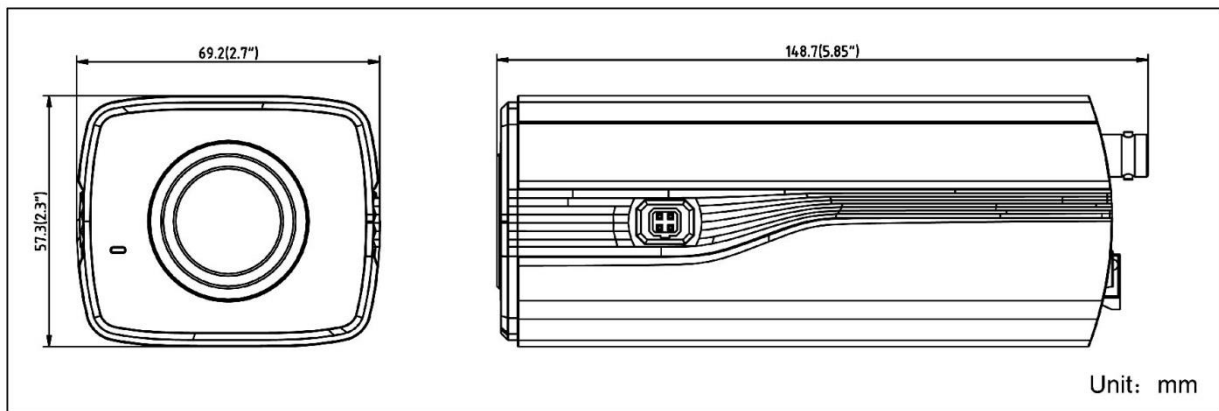

Dimensions