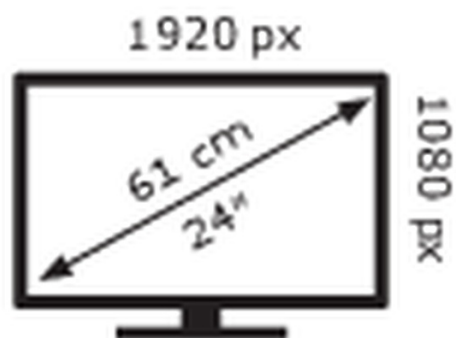

G

---

19 kWh/1000h

2006/9/2006/3