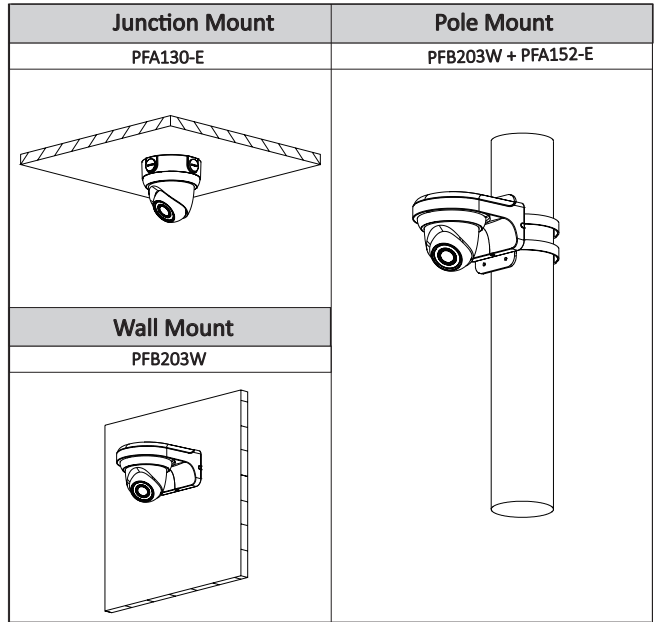

Ordering Information

| Type                   | Part Number            | Description                                |
|------------------------|------------------------|--|
| 4MP camera             | DH-IPC-HDW1431SP-0280B | 4MP IR Eyeball Network Camera, 2.8mm, PAL  |
|                        | DH-IPC-HDW1431SN-0280B | 4MP IR Eyeball Network Camera, 2.8mm, NTSC |
|                        | IPC-HDW1431SP-0280B    | 4MP IR Eyeball Network Camera, 2.8mm, PAL  |
|                        | IPC-HDW1431SN-0280B    | 4MP IR Eyeball Network Camera, 2.8mm, NTSC |
|                        | DH-IPC-HDW1431SP-0360B | 4MP IR Eyeball Network Camera, 3.6mm, PAL  |
|                        | DH-IPC-HDW1431SN-0360B | 4MP IR Eyeball Network Camera, 3.6mm, NTSC |
|                        | IPC-HDW1431SP-0360B    | 4MP IR Eyeball Network Camera, 3.6mm, PAL  |
|                        | IPC-HDW1431SN-0360B    | 4MP IR Eyeball Network Camera, 3.6mm, NTSC |
| Accessories (optional) | PFA130-E               | Junction box                               |
|                        | PFB203W                | Wall mount                                 |
|                        | PFA152-E               | Pole mount                                 |

Accessories

Optional:

PFA130-E Junction Box

PFB203W Wall mount

PFA152-E Pole mount

Dimensions (mm/inch)