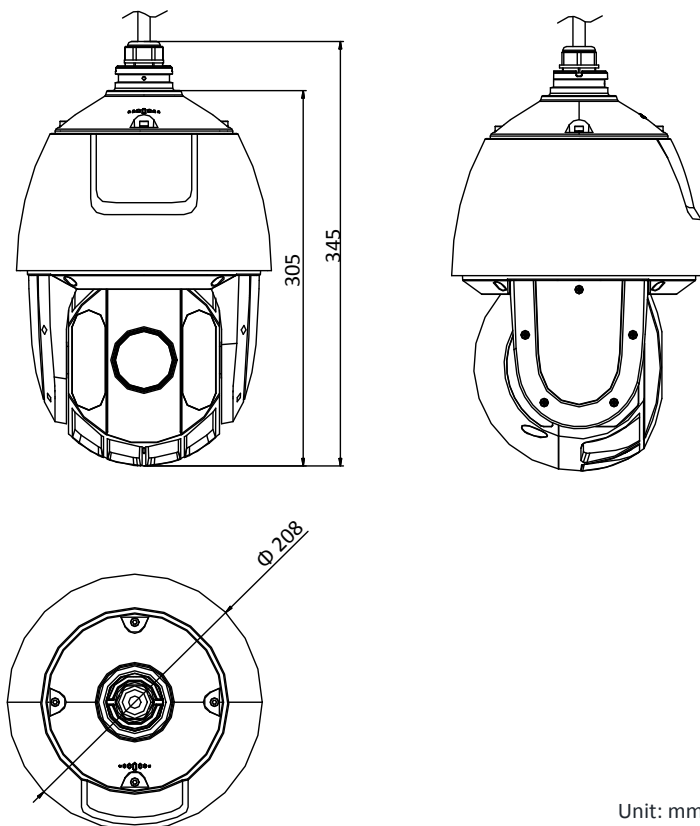

	Finnish, Croatian, Slovenian, Serbian, Turkish, Korean, Traditional Chinese, Thai, Vietnamese, Japanese, Latvian, Lithuanian, Portuguese (Brazil)
Power	24 VAC, 2.2 A, 50/60 Hz and Hi-PoE, 42.5 to 57 VDC, 1.41 A Max.: 30 W, including max. 10W for IR
Working Temperature	-30°C to 65°C (-22°F to 149°F)
Working Humidity	≤ 90%
Protection Level	IP66 Standard, 4000V Lightning Protection, Surge Protection and Voltage Transient Protection
Material	ADC 12, PC+10% GF
Dimensions	Φ 208 mm × 345 mm (Φ 8.19" × 13.58")
Weight	Approx. 3.3 kg (7.28 lb)

Dimensions

Unit: mm

Accessory

Included

DS-1602ZJ

Wall Mount

Optional

DS-1604ZJ-Box-Corner