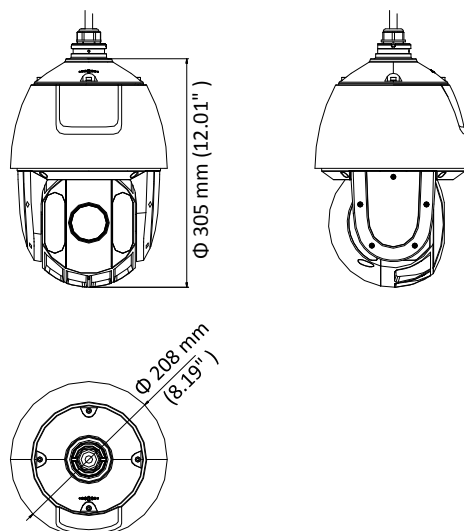

Park Action	Preset /Patrol/Pattern/Pan Scan/Tilt Scan/Panorama Scan/Day Mode/Night Mode/Patrol-d/None
PTZ Position Display	ON/OFF
Preset Freezing	Yes
Scheduled Task	Preset/Patrol/Pattern/Pan Scan/Tilt Scan/Panorama Scan/Day Mode/Night Mode/Zero Calibration/Patrol-d/None
Infrared	
IR Distance	Up to 150 m
IR Intensity	Automatically adjusted depending on the zoom ratio
Input/Output	
Video Output	Switchable TVI/AHD/CVI/CVBS video output, (NTSC or PAL composite, BNC)
Alarm	2 alarm inputs, 1 alarm output
RS-485 Interface	Half-duplex mode Self-adaptive HIKVISION, Pelco-P, Pelco-D protocol
UTC function	UTC protocol (or HIKVISION-C protocol in previous DVR)
General	
Menu Language	English
Power	24 VAC Max. 30 W (IR:10 W)
Working Temperature	-30°C to 65°C (-22°F to 149°F)
Working Humidity	90% or less
Protection Level	IP66 standard (outdoor dome) TVS 4,000 V lightning protection, surge protection and voltage transient protection
Mounting	Various mounting modes optional
Dimension	Φ 208 mm × 305 mm (Φ 8.19" × 12.01")
Weight (approx.)	3.3 kg (7.28 lb.)

Order Model

DS-2AE5232TI-A

Dimension