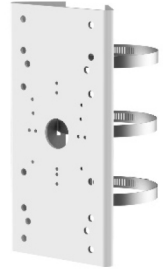

### Horizontal Pole Mount

#### Feature

- Stainless steel with surface spray treatment
- One piece stainless steel formation ensures the reliable structure
- Adjustable diameter from 67 mm to 127 mm

#### Parameter

Model	DS-1275ZJ-SUS
Parameters	Horizontal Pole Mount
Appearance	Hikvision White
Material	Stainless Steel
Dimension	127 mm × 46 mm × 250 mm (5" × 1.81" × 9.84")
Weight	1400 g (3.09 lb.)

#### Note

- Cooperate with the pendant mount, when using this mount.
- The waterproof rubber is necessary for the outdoor application.
- The pole must be capable of supporting at least 3 times as much as the total weight of the camera, and the mount.
- The mount's maximum load capacity is 10 kg (22 lb.).