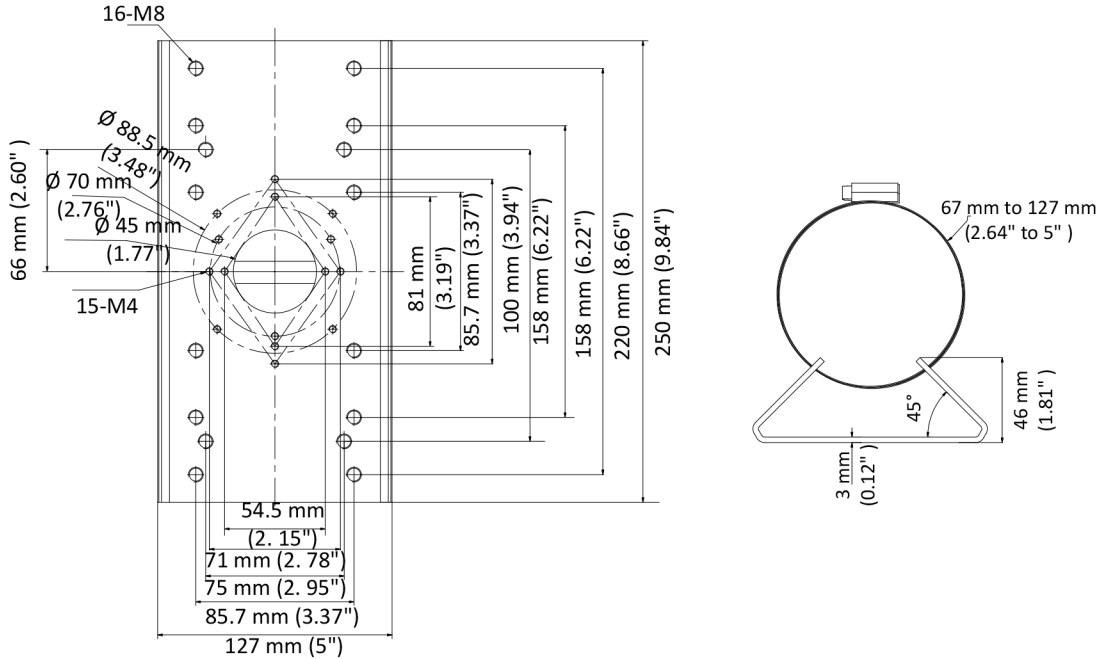

### Horizontal Pole Mount

#### Feature

- Stainless steel with surface spray treatment
- One piece stainless steel formation ensures the reliable structure
- Adjustable diameter from 67 mm to 127 mm

#### Dimension

#### Parameter

Model	DS-1275ZJ-SUS
Parameters	Horizontal Pole Mount
Appearance	Hikvision White
Material	Stainless Steel
Dimension	127 mm × 46 mm × 250 mm (5" × 1.81" × 9.84")
Weight	1400 g (3.09 lb.)