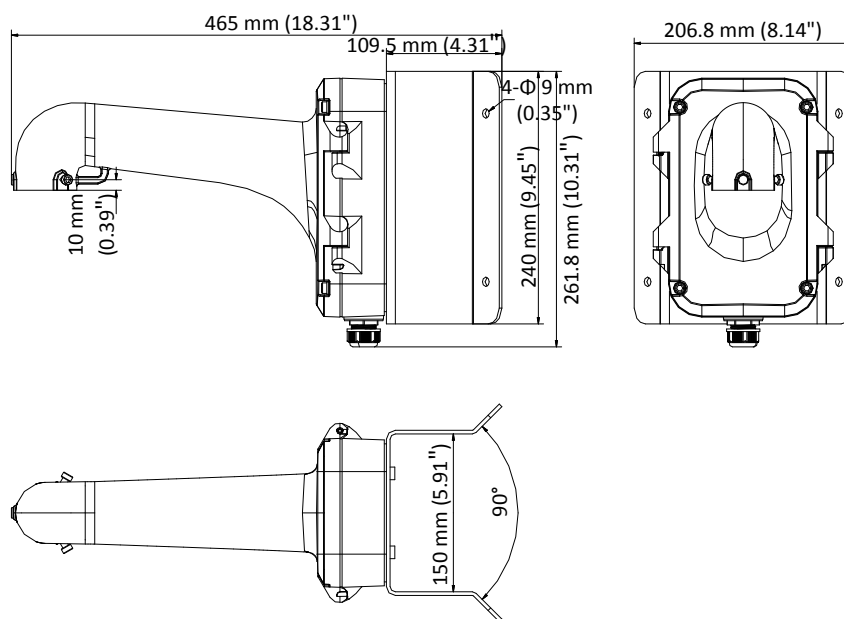

DS-1604ZJ-Corner

Corner Mounting Bracket for Speed Dome

Feature

- Corner mounting bracket with the junction box
- Aluminum alloy and steel material with surface spray treatment
- Waterproof design
- Supports bottom outlet and back outlet
- The hook for safety rope facilitates speed dome's installation

Dimension

Available Model

DS-1604ZJ-Corner

Parameter

| | |
|------------|--|
| Model | DS-1604ZJ-Corner |
| Parameters | Corner Mounting Bracket for Speed Dome |
| Appearance | Hikvision White |
| Material | Aluminum Alloy and Steel |
| Dimension | 465 mm × 206.8 mm × 261.8 mm (18.31" × 8.14" × 10.31") |
| Weight | 4.3 Kg (9.48 lb.) |

Note

- The bracket should be installed on the flat surface.
- Waterproof rubber is necessary for the outdoor application.
- The wall must be capable of supporting at least 3 times as much as the total weight of the speed dome and the bracket.
- The bracket's maximum load capacity is 10 Kg (22 lb.).