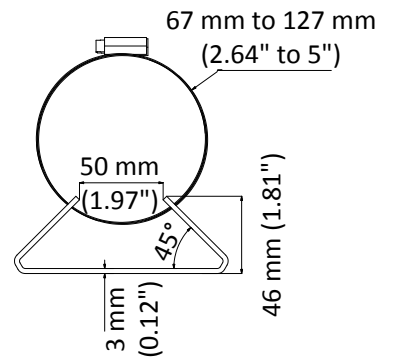

DS-1475ZJ-Y

Vertical Pole Mount

Feature

- Stainless steel material with surface spray treatment
- Adjustable diameter from 67 mm to 127 mm

Dimension

Available Model

DS-1475ZJ-Y

Parameter

Model	DS-1475ZJ-Y
Parameters	Vertical Pole Mount
Appearance	Hikvision White
Material	SUS304
Dimension	250 mm × 127 mm × 46 mm (9.84" × 5" × 1.81")
Weight	Approx. 1205 g (2.66 lb.)

Note

- Waterproof rubber is necessary for the outdoor application.
- The wall should be capable of supporting at least 3 times as much as the total weight of the camera, and the mount.
- The maximum load capacity of the mount is 10 kg (22 lb.).