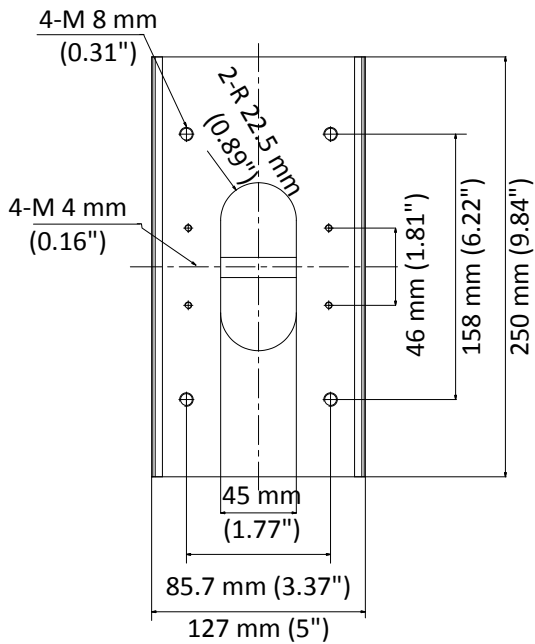

DS-1475ZJ-Y

Vertical Pole Mount

Feature

- Stainless steel material with surface spray treatment
- Adjustable diameter from 67 mm to 127 mm

Dimension

Available Model

DS-1475ZJ-Y

Parameter

Model	DS-1475ZJ-Y
Parameters	Vertical Pole Mount
Appearance	Hikvision White
Material	SUS304
Dimension	250 mm × 127 mm × 46 mm (9.84" × 5" × 1.81")
Weight	Approx. 1205 g (2.66 lb.)

Note

- Waterproof rubber is necessary for the outdoor application.
- The wall should be capable of supporting at least 3 times as much as the total weight of the camera, and the mount.
- The maximum load capacity of the mount is 10 kg (22 lb.).