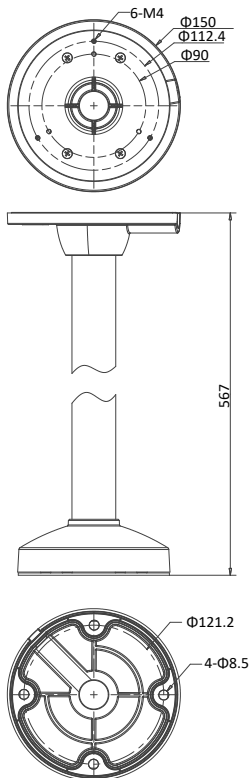

DS-1271ZJ-130-TRL

Pendant Mounting Bracket for Turret Camera

Features

- Aluminum alloy material with surface spray treatment
- Waterproof design
- Design of cap is for convenient wiring

Dimension

Available Model

DS-1271ZJ-130-TRL

Parameters

Model	DS-1271ZJ-130-TRL
Parameters	Pendant Mounting Bracket for Turret Camera
Appearance	Hikvision White
Material	Aluminum Alloy
Dimension	Φ150x567mm
Weight	1110g

Notes

- The bracket should be installed on flat wall
- Waterproof rubber is necessary for outdoor application
- The wall must be capable of supporting over 3 times as much as the total weight of the camera and the mount.
- The maximum load capacity of the bracket is 3kg